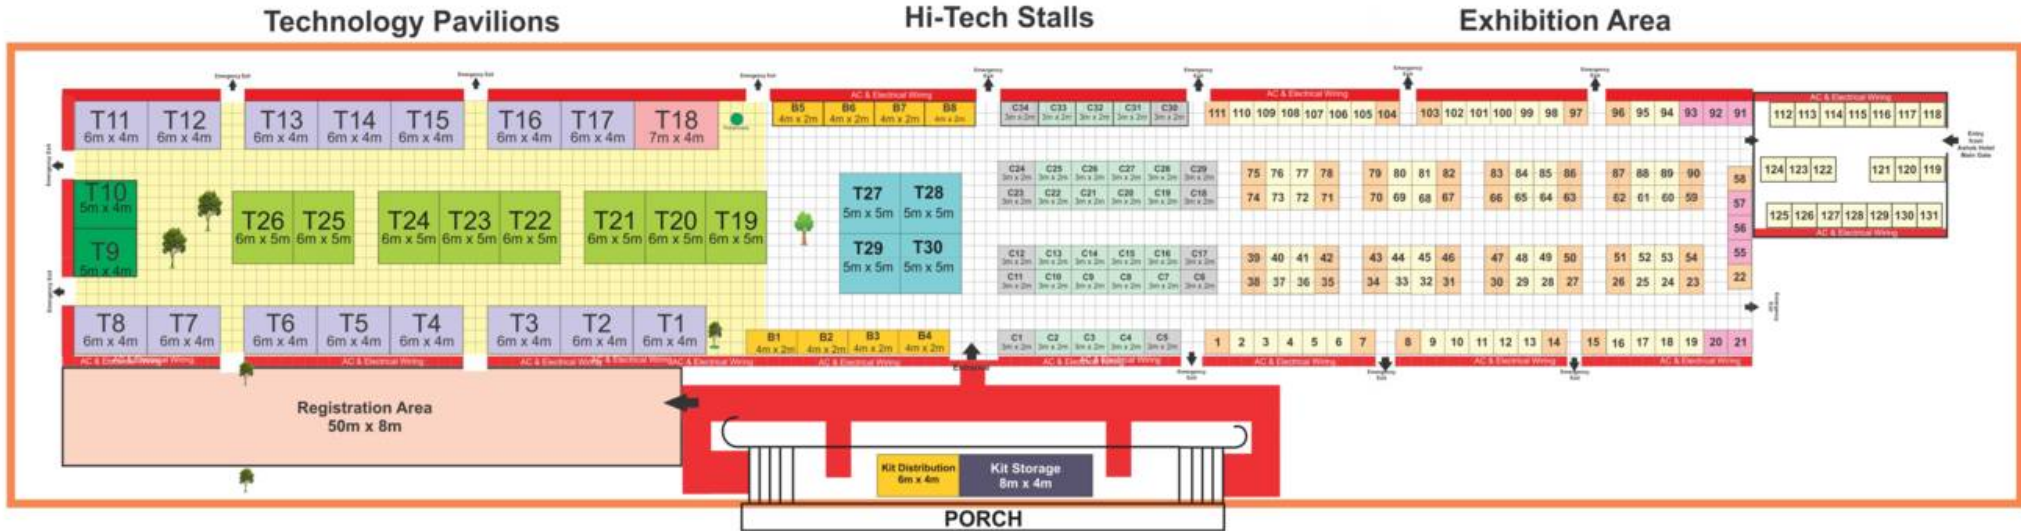

DOS Annual Conference 2018 Front Lawn, Exhibition Layout

Updated Layout as on 25th Jan, 2018

Legend		
Technology Pavilion	T1 - T8, T11 - T17	6m x 4m (24 sq.mtr.) 15 Stalls
	T19 - T26	6m x 5m (30 sq.mtr.) 07 Stalls
	T9 - T10	5m x 4m (20 sq.mtr.) 02 Stalls
	T18	7m x 4m (28 sq.mtr.) 01 Stalls
	T27 - T30	5m x 5m (25 sq.mtr.) 04 Stalls

Legend		
Hi-Tech Stalls	B1 - B8	4m x 2m (8 sq.mtr.) 8 Stalls
	Prime Corner Stalls C1, C5, C6, C11, C12, C17, C18, C23, C24, C29, C30, C34	3m x 2m (6 sq.mtr.) 13 Stalls
	Prime Regular Stalls C2 - C4, C7 - C10, C13 - C16, C19 - C22, C25 - C28, C31 - C33	3m x 2m (6 sq.mtr.) 22 Stalls
Exhibition Stalls	Corner Stalls 1, 7, 8, 14, 15, 22, 23, 26, 27, 30, 31, 34, 35, 38, 39, 42, 43, 46, 47, 50, 51, 54, 58, 59, 62, 63, 66, 67, 70, 71, 74, 75, 78, 79, 82, 83, 86, 87, 90, 96, 97, 103, 104, 111	2m x 2m (4 sq.mtr.) 44 Stalls
	Regular Stalls 2, 6, 9, 13, 16 - 19, 24, 25, 28, 29, 32, 33, 36, 37, 40, 41, 44, 45, 48, 49, 52, 53, 60, 61, 64, 65, 68, 69, 72, 73, 76, 77, 80, 81, 84, 85, 88, 89, 94, 95, 98-102, 105 - 110, 112-131	2m x 2m (4 sq.mtr.) 79 Stalls
	Ordinary Stalls 20, 21, 55, 56, 57, 91, 92 & 93	2m x 2m (4 sq.mtr.) 8 Stalls